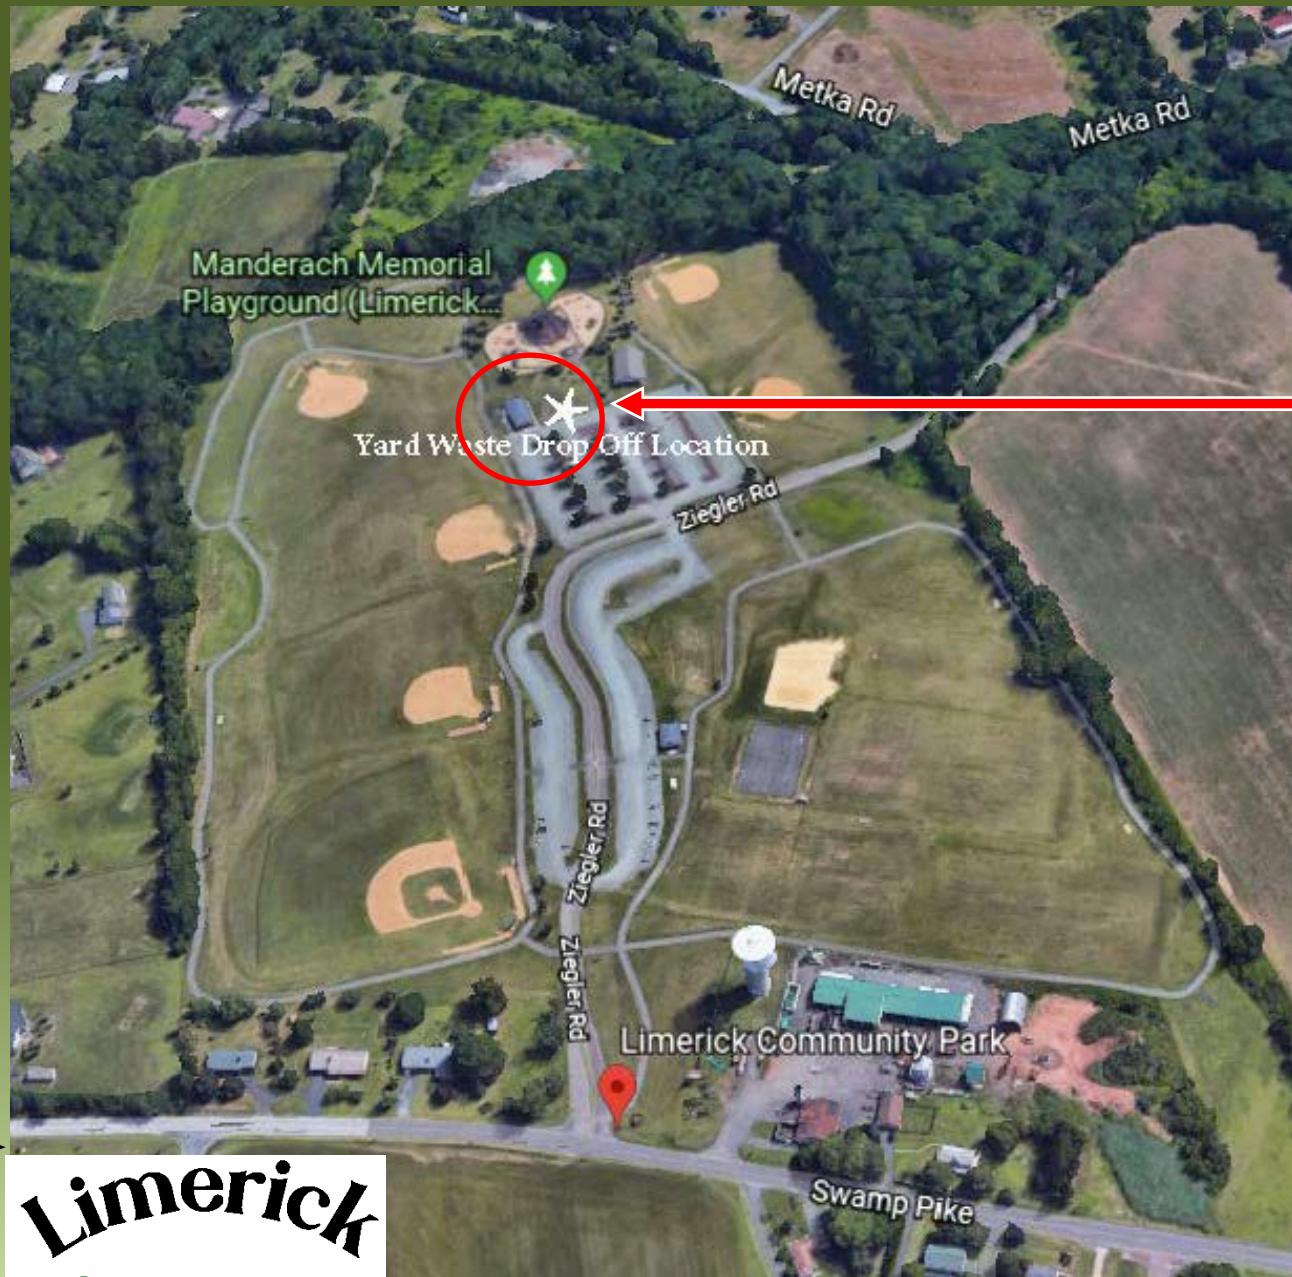

**Leaf & Yard Waste - Township Drop-Off Collection Dates and Locations:**

**The following Mondays at Limerick Community Park between 8:00 A.M. to 12:00 Noon:**

<b>January 9</b>	<b>March 6</b>	<b>May 1</b>	<b>July 3</b>	<b>September 11</b>
<b>February 6</b>	<b>April 3</b>	<b>June 5</b>	<b>August 7</b>	<b>October 2</b>

# Leaf & Yard Waste Drop Off Location at Limerick Community Park

**Only on the Posted  
Township Leaf &  
Yard Waste  
Collection Dates**

**January –  
October**

**Limerick  
TOWNSHIP**

# Leaf & Yard Waste Drop Off Location at the Public Works Facility

646 W. Ridge Pike

**Only on the Posted  
Township Leaf &  
Yard Waste  
Collection Dates**

**November &  
December**

**Leaf & Yard  
Waste Drop-Off  
Location is in  
front of Flag Poles  
at PWD Bldg**