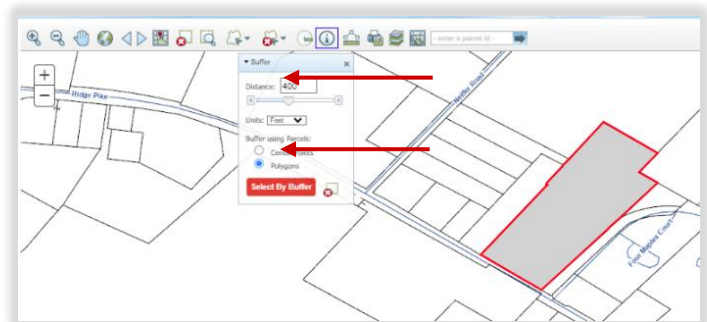

1. **Buffer Search** will open a **Buffer dialog box** where distance can be selected. Set distance to **400 feet** and keep **Buffer using Parcels** set to **Polygons**. Click **Select By Buffer**.