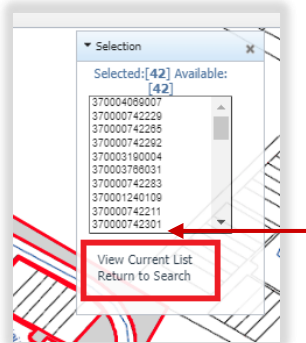

3. Upon finding the subject property, in the left navigation is a box containing various breakdowns of the property. Choose the one labeled **Map**.

- After opening the map, on the right-hand side is a box labeled **Record Navigator**. In the same box is a button labeled **Buffer Search**. Click **Buffer Search**.

- Buffer Search** will open a **Buffer dialog box** where distance can be selected. Set distance to **400 feet** and keep **Buffer using Parcels** set to **Polygons**. Click **Select By Buffer**.

- On the right-hand side in the **Selection** box a list of parcel numbers will appear. Click **View Current List** under the **Selection** box to view the selected parcels within 400 feet.