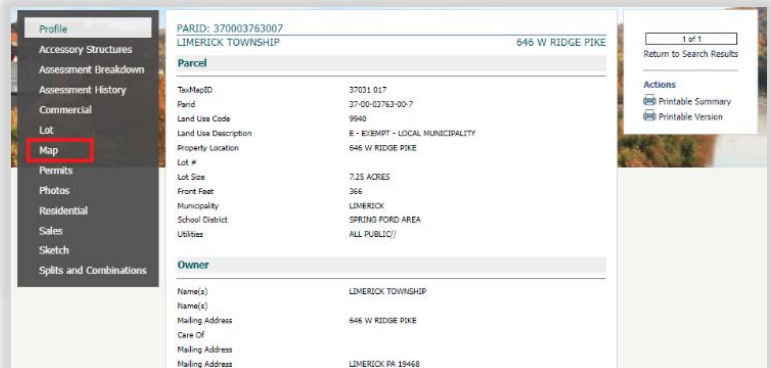

## FACT SHEET FIND LIST OF NEIGHBORS

Below are instructions to find all neighbors within 400 feet of real estate affected by an appeal to the Limerick Township Zoning Hearing Board.

1. Access the Montgomery County Property Records website (<https://propertyrecords.montcopa.org>). Select the method for finding the subject property by selecting **Search by Address**, **Search by Parcel ID**, or **Map Search**. (You may need to click **Agree** to conditions at the bottom of the page.)

2. Enter search criteria and click **Search**.

Number	Street	Suffix	Returns
123	Anywhere		all occurrences of "123 Anywhere" (i.e. Ave, Rd etc)
	Anywhere		all addresses on "Anywhere" or starting with "Anywhere"
	Any		all addresses containing "Any"
	Anywhere	ST	all occurrences of Anywhere St.

3. Upon finding the subject property, in the left navigation is a box containing various breakdowns of the property. Choose the one labeled **Map**.

- After opening the map, on the right-hand side is a box labeled **Record Navigator**. In the same box is a button labeled **Buffer Search**. Click **Buffer Search**.